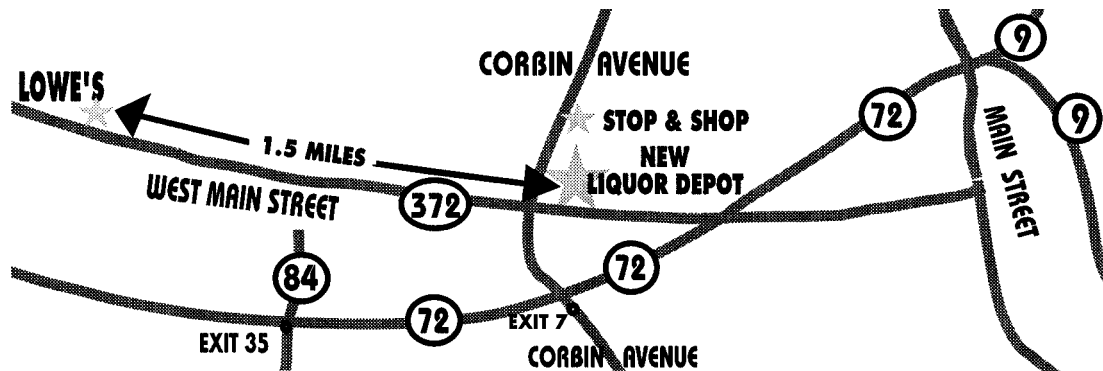

## Liquor Depot Inc.

Cor-West Plaza • 687 West Main Street • New Britain, Connecticut 06053  
860-223-7140

### FROM THE WEST:

Route 84 to Exit 35 - Route 72 East, Take Exit 7, Corbin Avenue - Turn left off the exit, go 1/4 mile to intersection of West Main Street & Corbin Avenue, Cor-West Plaza.

### FROM ROUTE 9 SOUTH OR NORTH:

Route 9 South or North to Route 72 West - Take Exit 7, Corbin Avenue - Turn right off the exit, go 1/4 mile to intersection of West Main Street & Corbin Avenue, Cor-West Plaza.